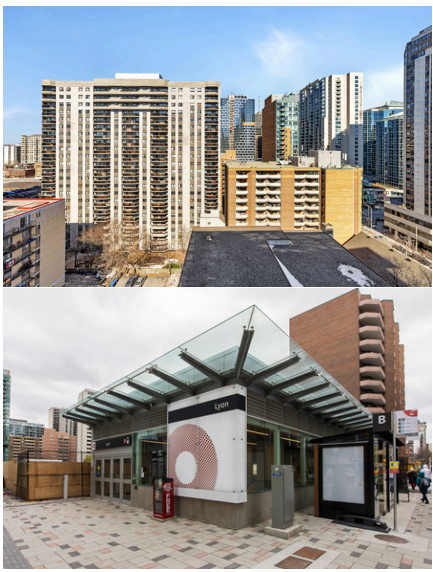

Floor Plan

GOTHAM
OTTAWA

Contact me for more information:
Cynthia McGiverin, Realtor®
Cynthia@hauschildgroup.com
613-277-5606
www.hauschildgroup.com