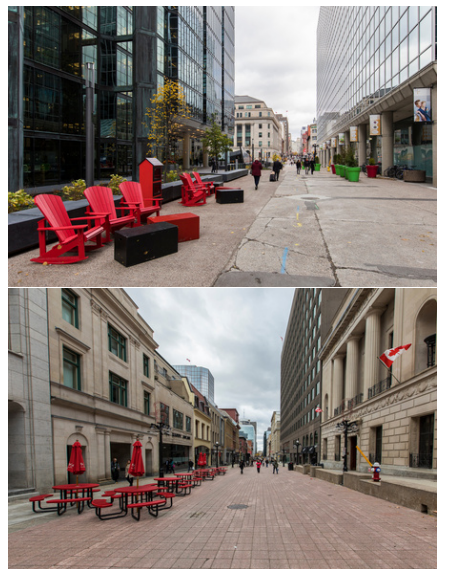

Floor Plan

GOTHAM
OTTAWA

Contact me for more information:
Cynthia McGiverin, Realtor®
Cynthia@hauschildgroup.com
613-277-5606
www.hauschildgroup.com