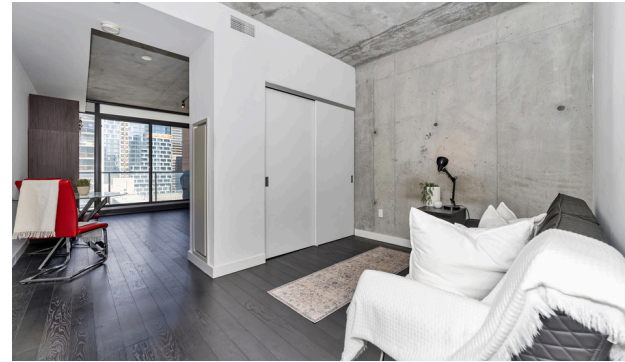

What's Nearby

Parks & Recreation

Dundonald Park - 516 Somerset - 4 min walk

Playground

McNabb Park & Recreation Centre - 435 Bronson - 9 min walk

Playground

2 Skating Rinks

Basketball Court

Ball Diamond

Community Centre

Splash Pad

Skateboard Park

Outdoor Games Facility

Gym

Dalhousie Community Centre - 755 Somerset St W - 10 mins walk

Playground

Basketball Court

Community Centre