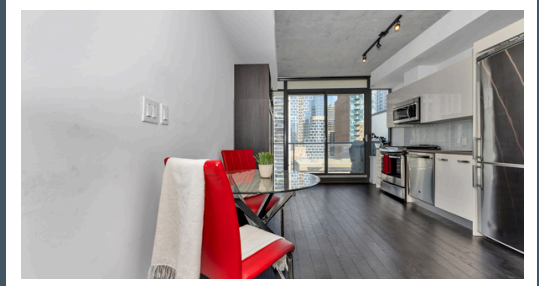

Cynthia McGiverin
REALTOR®

In the Heart of Ottawa!

Gotham is a beautifully designed building with high-end finishes. This junior 1-bedroom unit on the 12th floor faces northwest and features hardwood floors, tile, stainless steel appliances, and exposed concrete ceilings and walls. It includes a gas stove/oven and a spacious patio with a gas hookup for a BBQ.