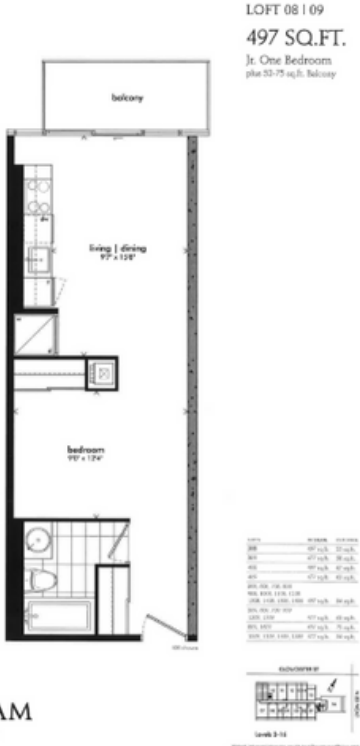

Floor Plan

GOTHAM
OTTAWA