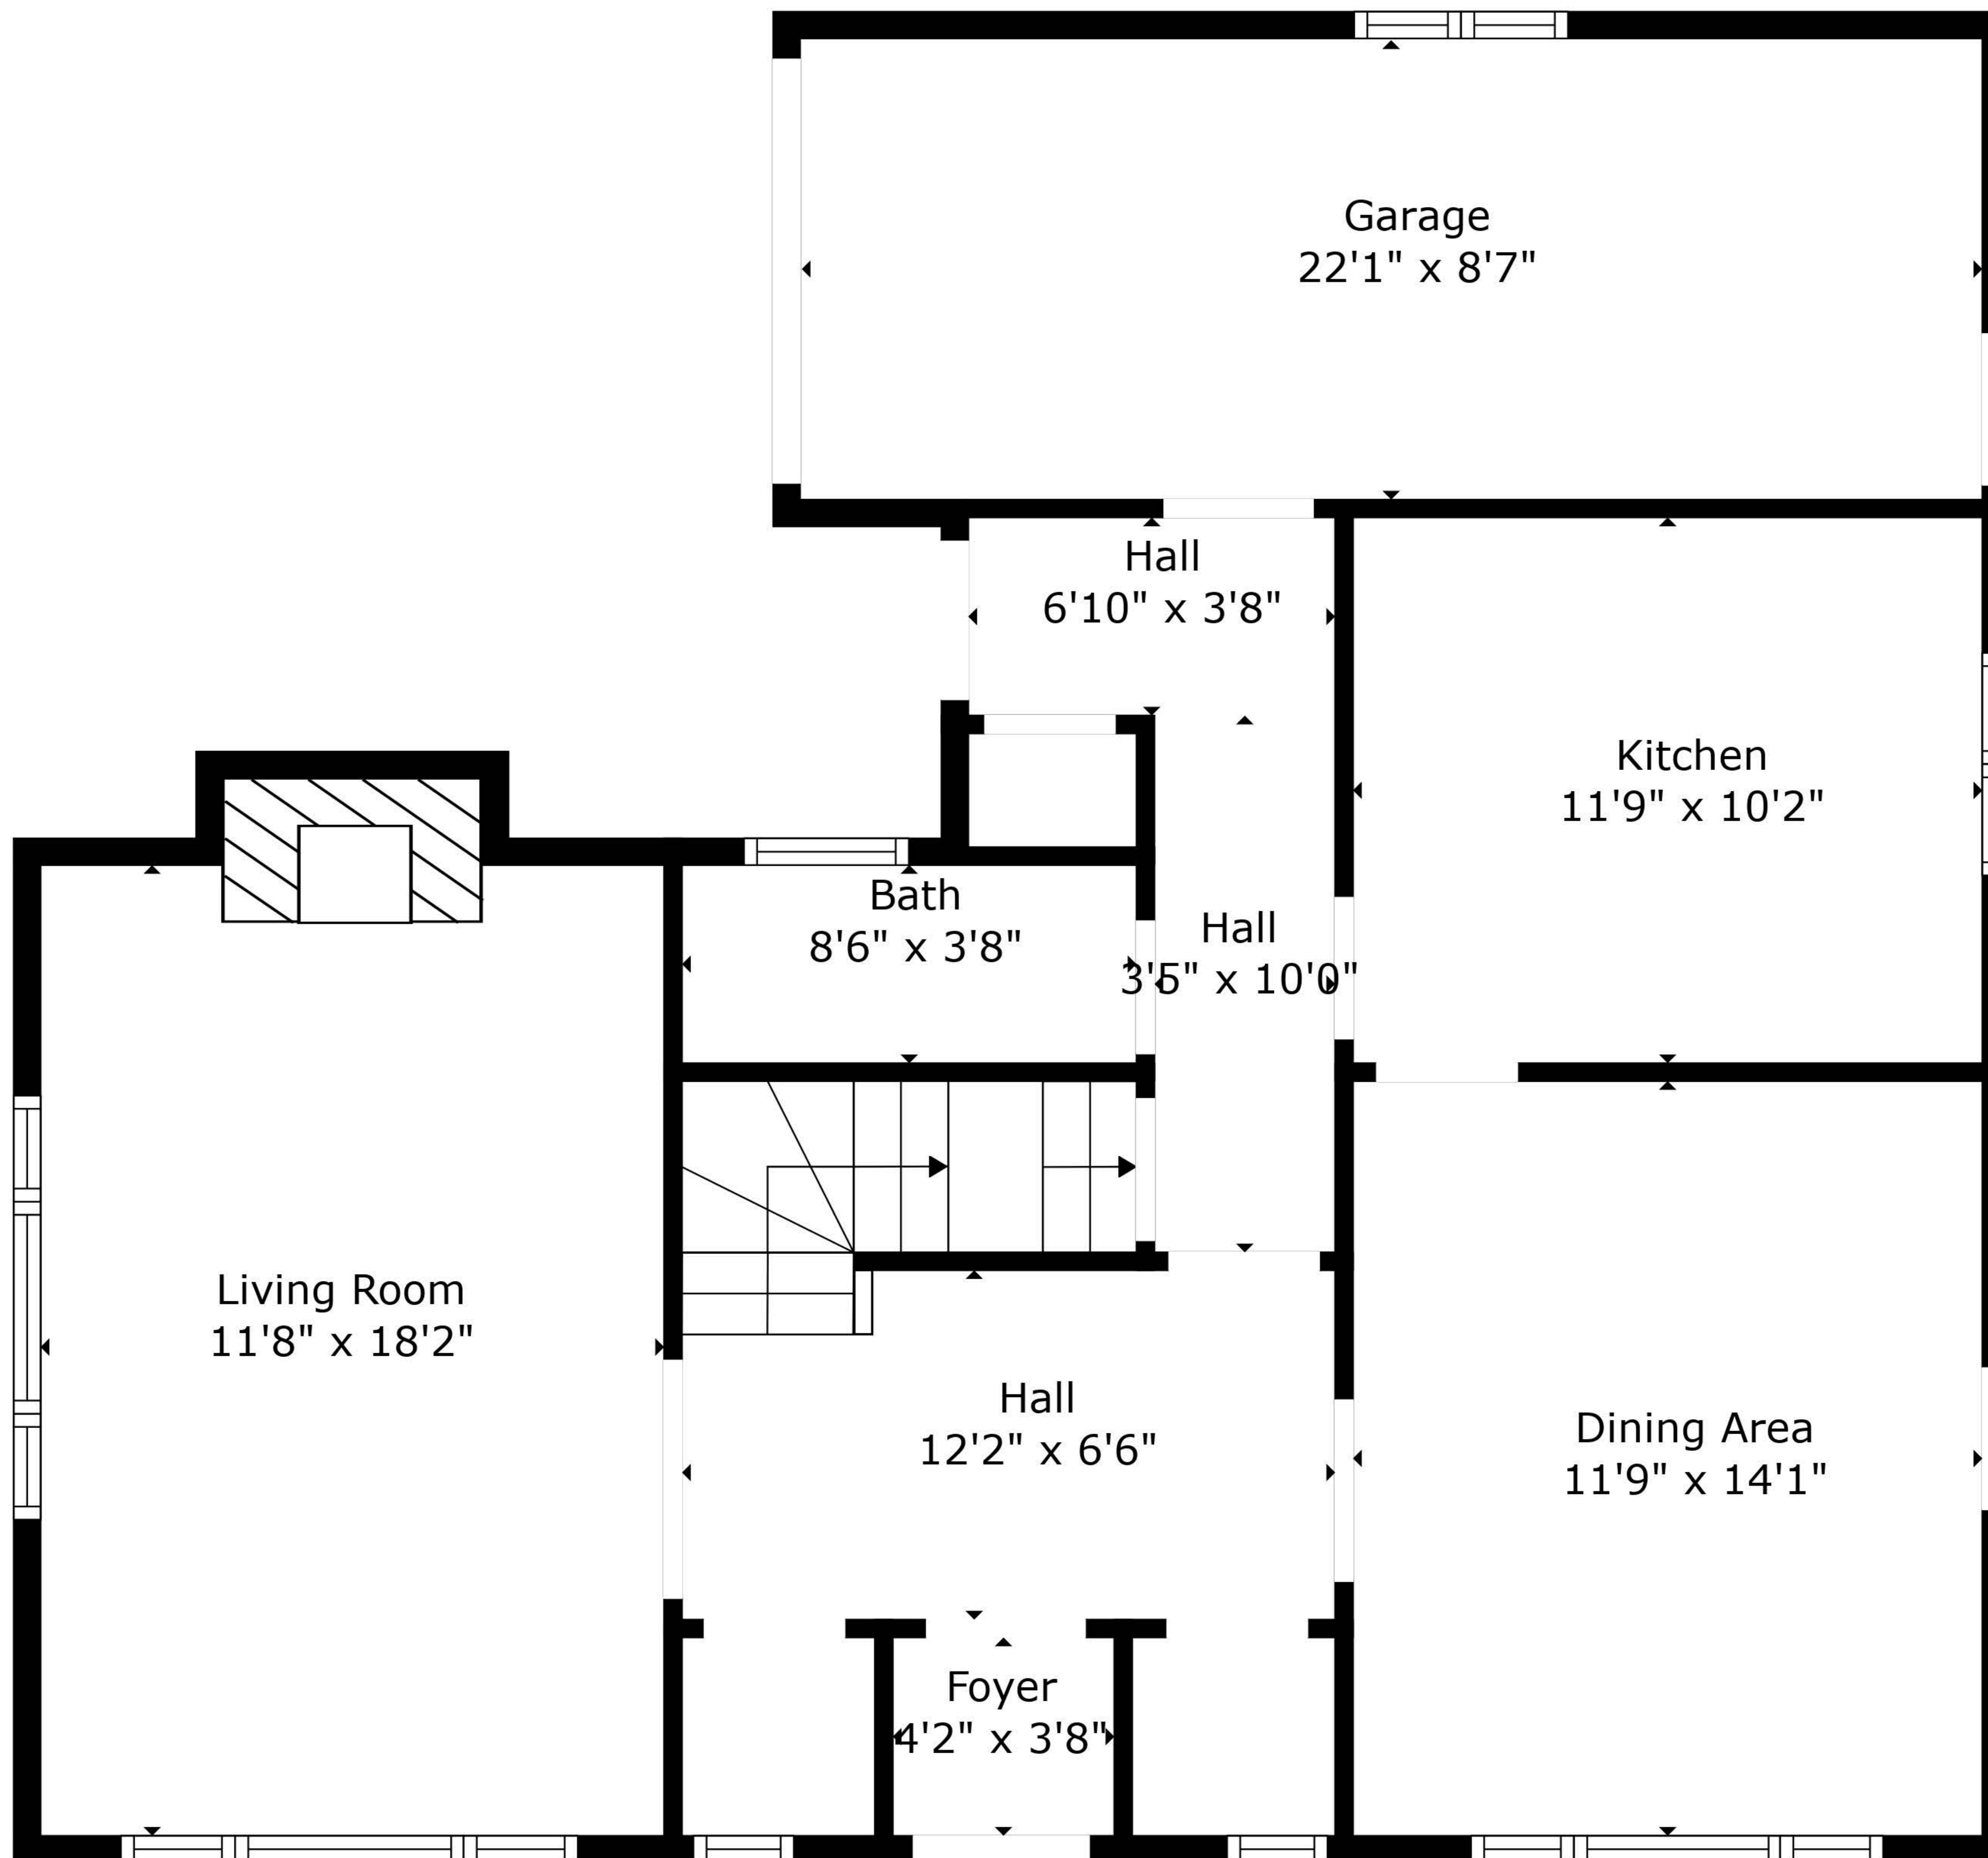

**TOTAL: 2349 sq. ft**

Below Ground: 614 sq. ft, FLOOR 2: 784 sq. ft, FLOOR 3: 951 sq. ft  
 EXCLUDED AREAS: HALL: 12 sq. ft, STORAGE: 64 sq. ft, GARAGE: 190 sq. ft,  
 FIREPLACE: 5 sq. ft

Measurements Are Calculated By Cubicasa Technology. Deemed Highly Reliable But Not Guaranteed.